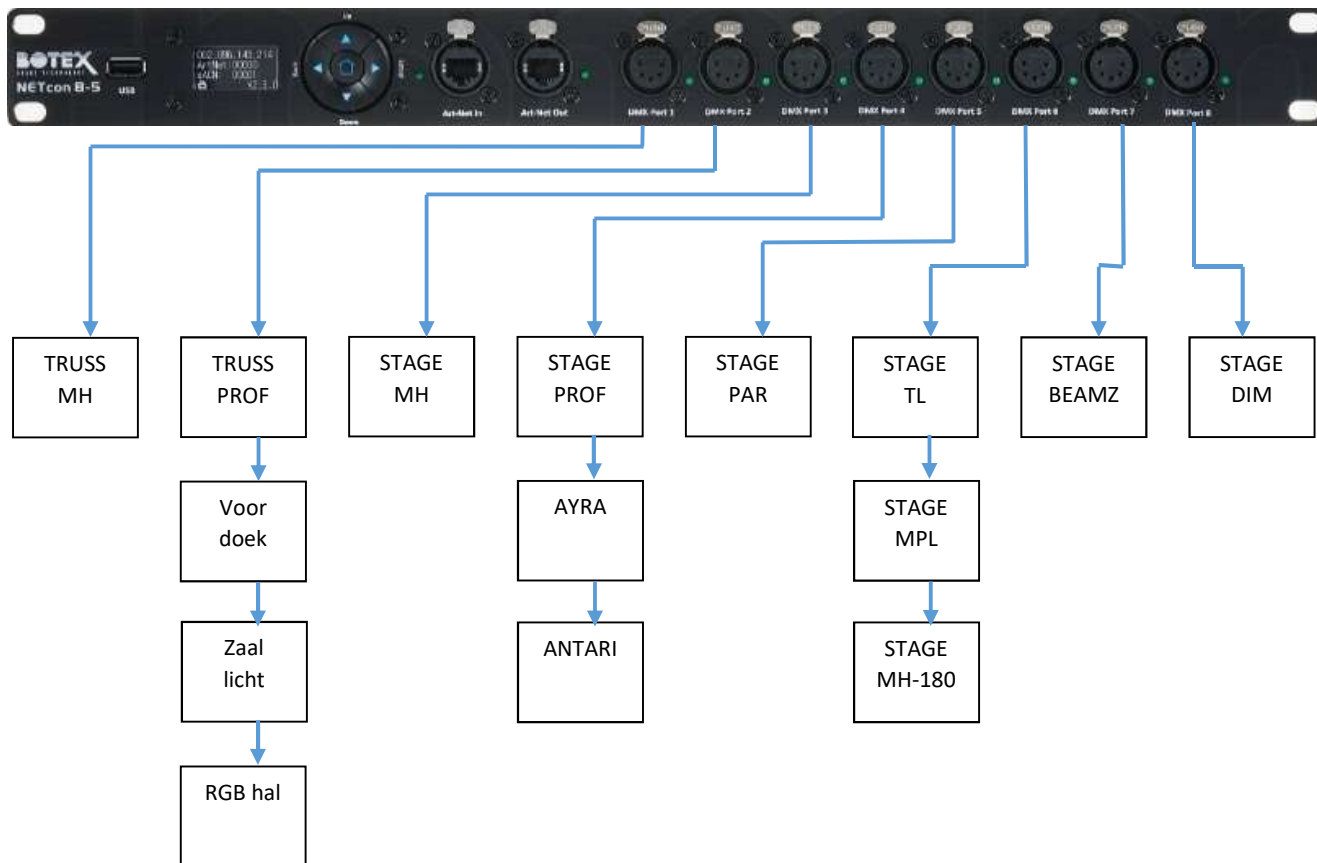

Line 11

Line 12

Line 13

Line 14

IP: 010.253.081.011/8

Line: 09 10 11 12 13 14 15 16

TRUSS MH / STAGE MH:	Elation Fuze Proile FC	(59 channels)
TRUS PROF / STAGE PROF:	Elation KL Profile	(21 channels)
PAR:	Elation KL PAR FC	(18 channels)
AYRA:	Ayra ERO-150BSW	(20 channels)
TL:	Expolite Tourled 28CM+WZ 7x20W	(TR16 mode / 17 channels)
ANTARI:	Antari F7-smaze	(3 channels)
BEAMZ:	Beamz LCB-252	
DIM:	Dimmerrack 4x Strand dimmer	(24 channels)

Aansturing direct over sACN / Art-Net DMX converter of via Avolites Arena d.m.v. toegewezen kanaal (Trigger Nr.).

Lamp triggers

Location	Brand	Type	Short	Lamp Nr	CUE Nr	Trigger Nr	Miscellaneous
TRUSS	Elation	Fuze Profile	MH	01	009	001	
TRUSS	Elation	Fuze Profile	MH	02	012	002	
TRUSS	Elation	Fuze Profile	MH	03	013	003	
TRUSS	Elation	Fuze Profile	MH	04	014	004	
TRUSS	Elation	Fuze Profile	MH	05	015	005	
TRUSS	Elation	Fuze Profile	MH	06	016	006	
TRUSS	Elation	Fuze Profile	MH	07	017	007	
TRUSS	Elation	Fuze Profile	MH	08	018	008	
TRUSS	Elation	KL Profile	PROF	01	019	009	
TRUSS	Elation	KL Profile	PROF	02	020	010	
TRUSS	Elation	KL Profile	PROF	03	021	011	
TRUSS	Elation	KL Profile	PROF	04	022	012	
TRUSS	Elation	KL Profile	PROF	05	023	013	
TRUSS	Elation	KL Profile	PROF	06	025	014	
TRUSS	Elation	KL Profile	PROF	07	026	015	
TRUSS	Elation	KL Profile	PROF	08	027	016	

Trekkenplan

Lampen in trussen (zaal) hebben vaste positie. Trekken 1 t/m 6 in diepte (y-as) traploos te verzetten.
Trek 7 NIET beschikbaar, portaal truss (rand podium) vaste positie. Max. hoogte trekken: 5 meter.