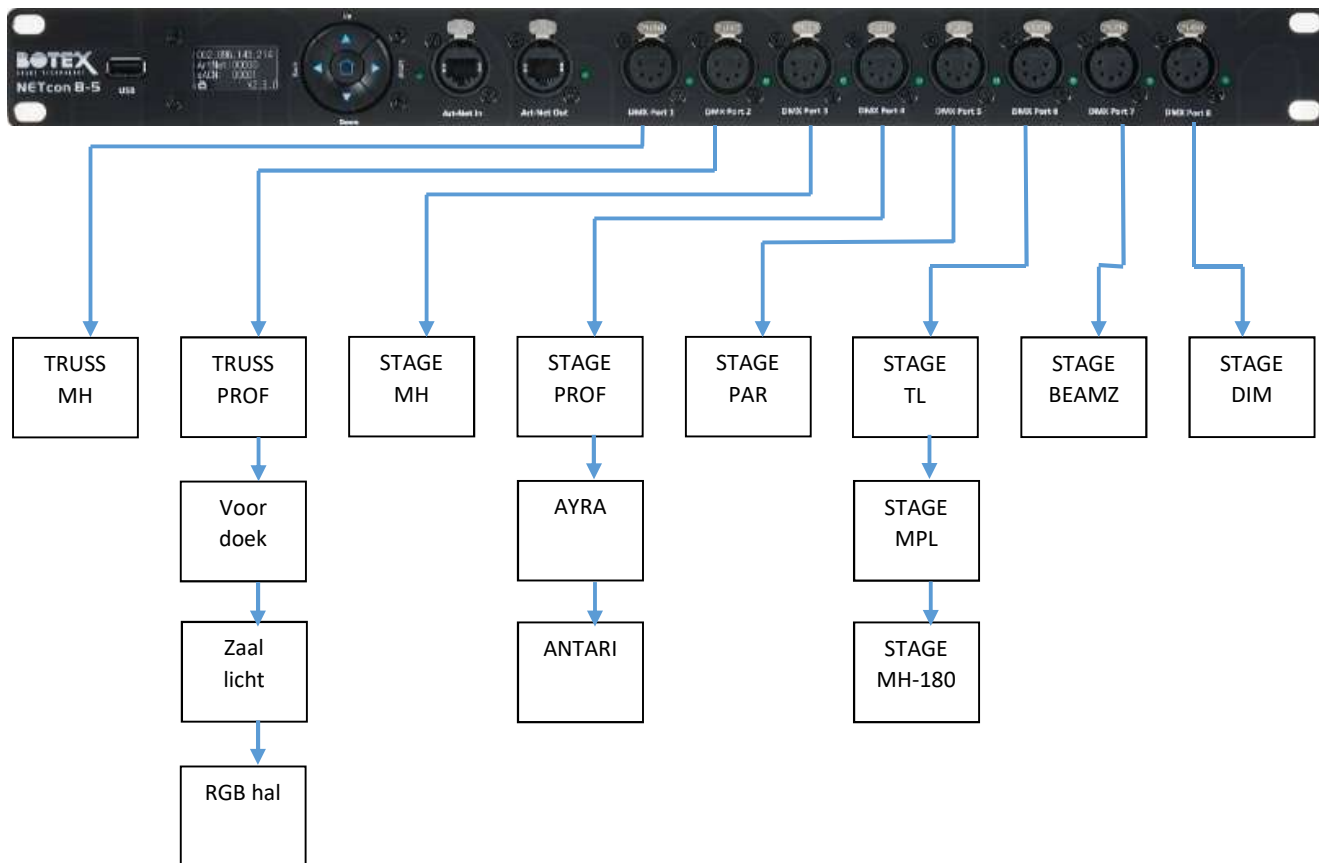

DMX over CAT

Line 11

Line 12

Line 13

Line 14

IP: 010.253.081.011/8

Line: 09 10 11 12 13 14 15 16

TRUSS MH / STAGE MH:	Elation Fuze Proile FC	(59 channels)
TRUS PROF / STAGE PROF:	Elation KL Profile	(21 channels)
PAR:	Elation KL PAR FC	(18 channels)
AYRA:	Ayra ERO-150BSW	(20 channels)
TL:	Expolite Tourled 28CM+WZ 7x20W	(TR16 mode / 17 channels)
ANTARI:	Antari F7-smaze	(3 channels)
BEAMZ:	Beamz LCB-252	
DIM:	Dimmerrack 4x Strand dimmer	(24 channels)

Aansturing direct over sACN / Art-Net DMX converter of via Avolites Arena d.m.v. toegewezen kanaal (Trigger Nr.)

Lamp address

Location	Brand	Type	Short	Lamp Nr	Line Nr	Address	Serial
TRUSS	Elation	Fuze Profile	MH	01	09	001	253930256
TRUSS	Elation	Fuze Profile	MH	02	09	060	254500031
TRUSS	Elation	Fuze Profile	MH	03	09	119	254500037
TRUSS	Elation	Fuze Profile	MH	04	09	178	253930255
TRUSS	Elation	Fuze Profile	MH	05	09	237	252551513
TRUSS	Elation	Fuze Profile	MH	06	09	296	252551562
TRUSS	Elation	Fuze Profile	MH	07	09	355	252551568
TRUSS	Elation	Fuze Profile	MH	08	09	414	254500040

Location	Brand	Type	Short	Lamp Nr	Line Nr	Address	Serial
TRUSS	Elation	KL Profile	PROF	01	10	075	248400005
TRUSS	Elation	KL Profile	PROF	02	10	096	248400121
TRUSS	Elation	KL Profile	PROF	03	10	117	248400047
TRUSS	Elation	KL Profile	PROF	04	10	138	248400044
TRUSS	Elation	KL Profile	PROF	05	10	159	248400007
TRUSS	Elation	KL Profile	PROF	06	10	180	248400001
TRUSS	Elation	KL Profile	PROF	07	10	201	248400063
TRUSS	Elation	KL Profile	PROF	08	10	222	248400033

Trekkenplan

Lampen in trussen (zaal) hebben vaste positie. Trekken 1 t/m 6 in diepte (y-as) traploos te verzetten.
Trek 7 NIET beschikbaar, portaal truss (rand podium) vaste positie. Max. hoogte trekken: 5 meter.